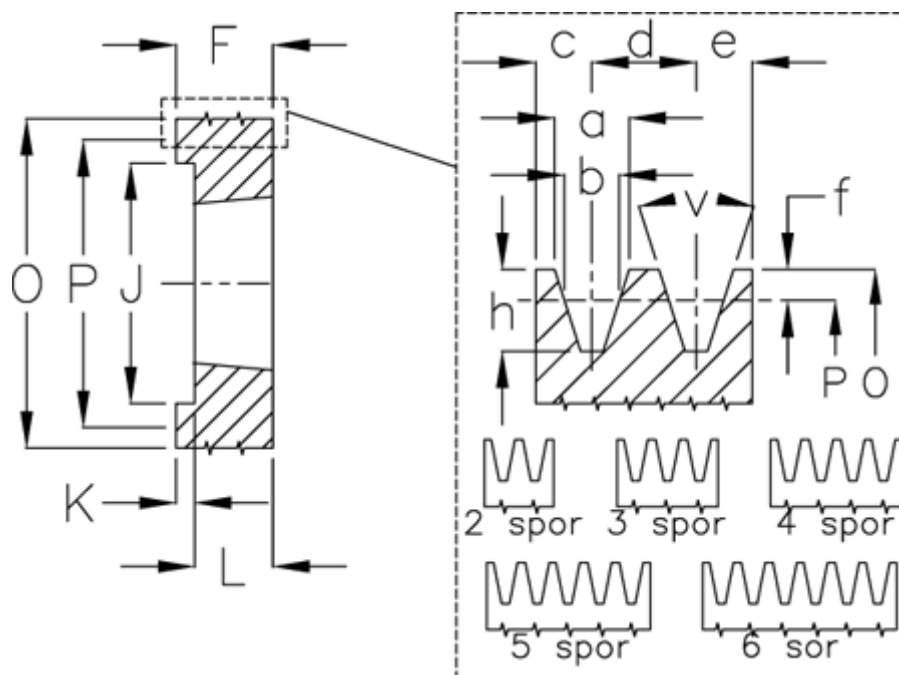

Article number: 604110010604

Description: V-belt pulley SPA 106/4 TL2012

Measures

a	= 12,7	For bush	= 2012	P	= 106
b	= 11	h	= 13,8	Type	= SPA
Bush ζ max	= 50	J	= 72.0	v	= 34 grader
c	= 10	K	= 33		
d	= 15	L	= 32		
e	= 10	m	= -		
f	= 2,8	Number of ribs	= 4		
F	= 65	O	= 111,5		